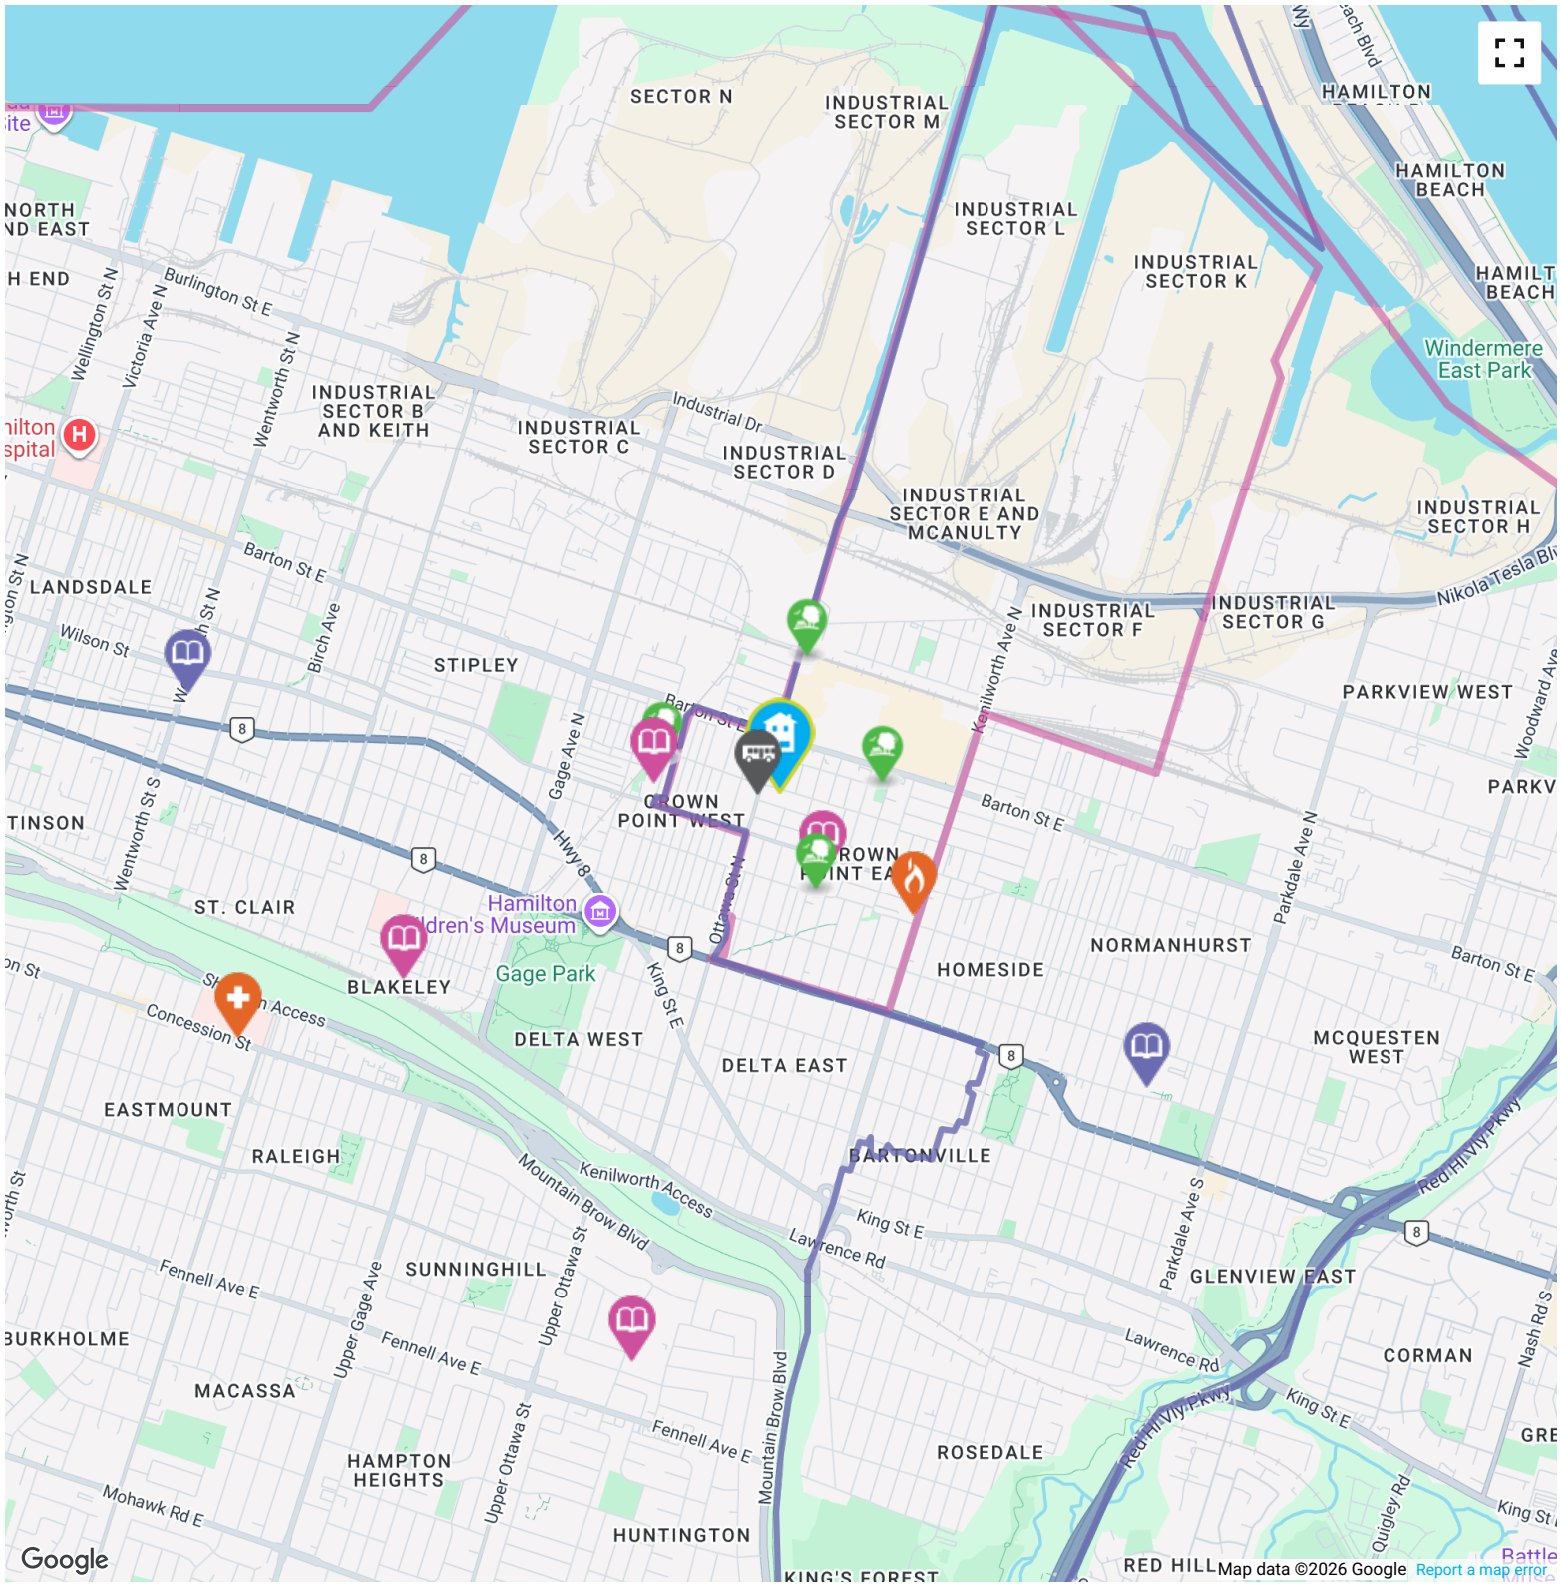

 **The nearest rail transit stop is Hamilton GO Centre**  
4.31 KM away

<https://www.go transit.com...>

 **The nearest street-level transit stop is Ottawa At Edinburgh**

 about a 1 minute walk - 0.1 KM

<http://www.hamilton.ca...>

## The nearest fire station is Hamilton Fire Station 9

0.8 KM away

**Address** 125 Kenilworth Avenue North, Hamilton, ON L8H

<https://www.hamilton.ca...>

## The nearest police facility is Central Station

3.84 KM away

**Address** 155 King William St, Hamilton, ON L8R 1A7, Canada

<https://hamiltonpolice.on.ca...>

-  Elementary Schools
  -  Middle Schools
  -  High Schools
  -  Transit
  -  Safety
- 
-  Elementary Attendance Zone
  -  Middle Attendance Zone
  -  High Attendance Zone
  -  Parks